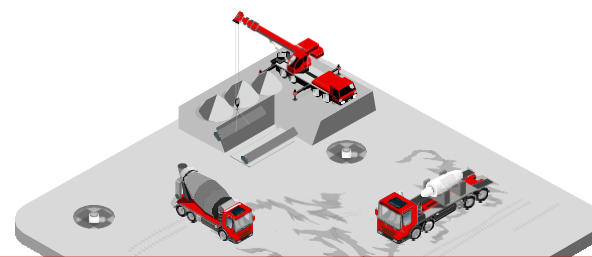

Construction businesses

Construction managers can oversee projects, and keep a close eye on health and safety.